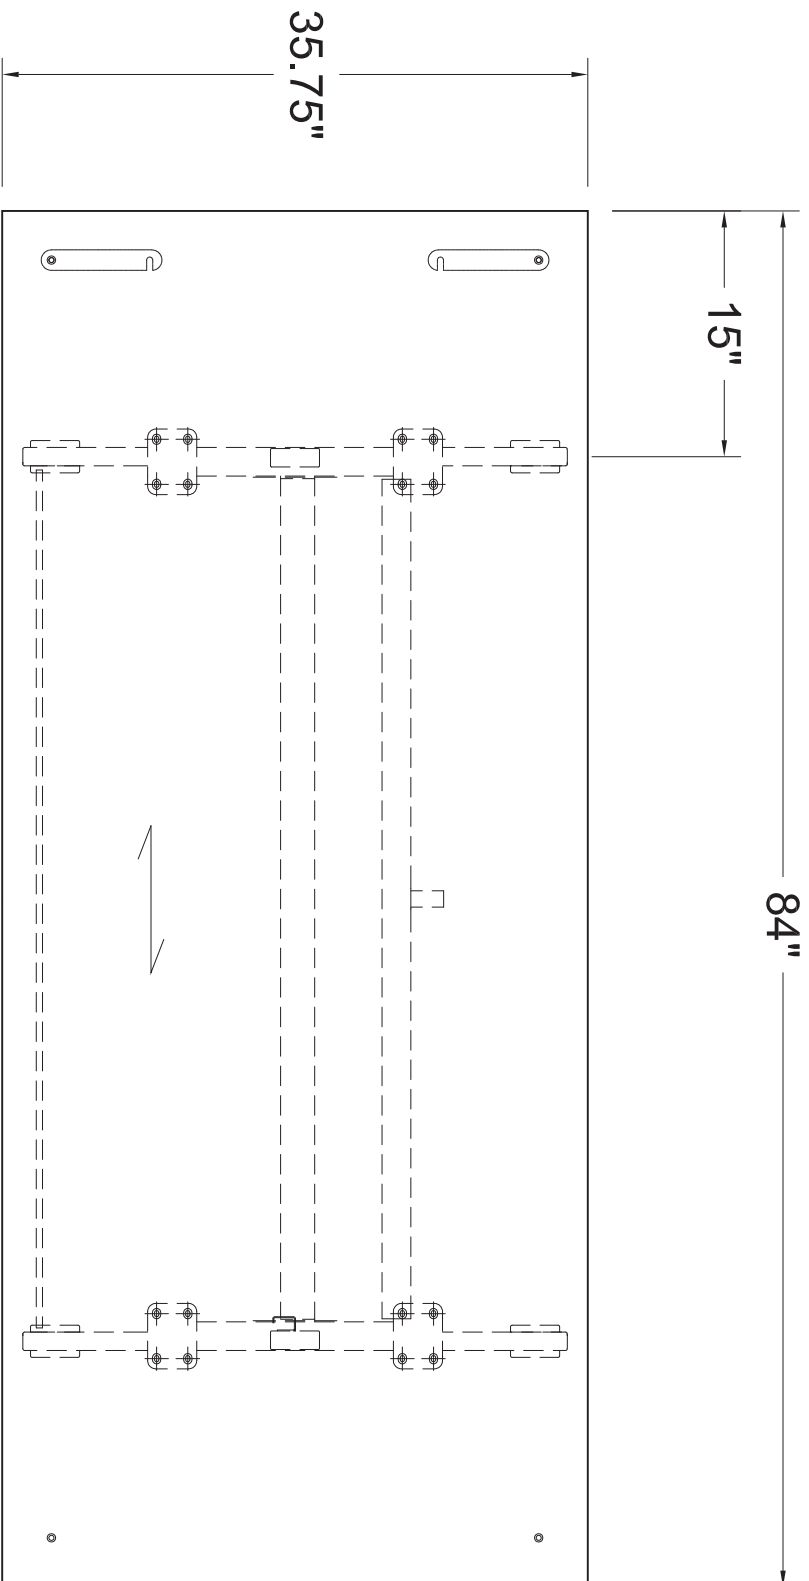

PLAN VIEW

84" x *36" METRONOME FLIP TOP TABLE

THIS DRAWING IS CONFIDENTIAL AND PROPRIETARY. NO PART OF THIS DRAWING MAY BE COPIED, DISCLOSED TO ANY THIRD PARTY OR USED FOR ANY PURPOSE WITHOUT THE EXPRESS WRITTEN AUTHORIZATION OF NIENKAMPER FURNITURE & ACCESSORIES

* DENOTES NOMINAL TABLE DEPTH